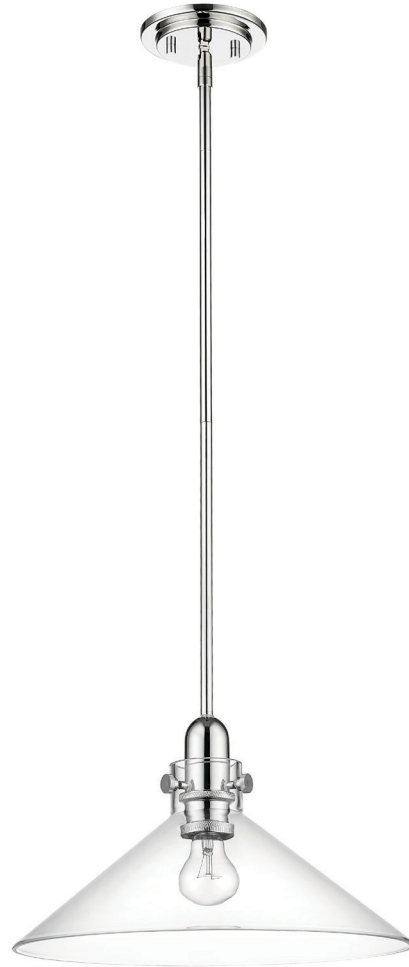

IN20080PN DWYER 1-LIGHT PENDANT

Description:	Dwyer 1-light pendant
Finish:	Polished nickel
Dimensions:	15.25" dia. x 8.75" H
Bulbs:	1-100w Med.
Certification:	UL / damp location
Material:	Steel

Shade:	Glass
Glass:	Clear
Canopy Dimensions:	5-1/2" dia.
Chain/Wire:	12' wire
Stems:	3-12", 1-6", 1-3"
Additional Finishes:	Antique brass, matte black