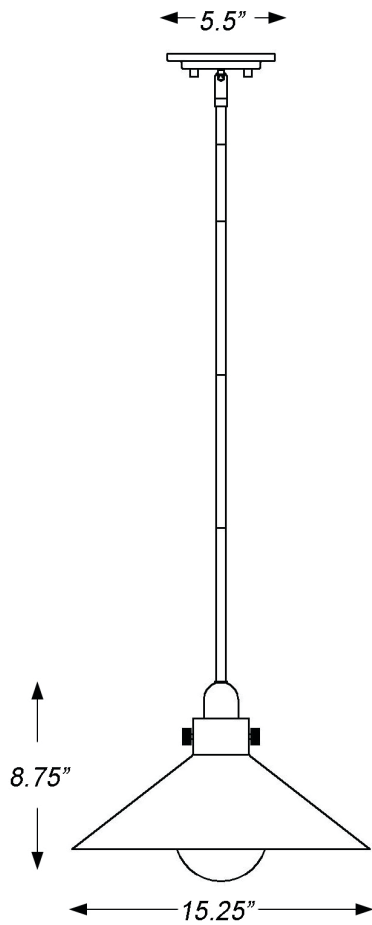

IN20080PN DWYER 1-LIGHT PENDANT

Description:	Dwyer 1-light pendant
Finish:	Polished nickel
Dimensions:	15.25" dia. x 8.75" H
Bulbs:	1-100w Med.
Certification:	UL / damp location
Material:	Steel

Shade:	Glass
Glass:	Clear
Canopy Dimensions:	5-1/2" dia.
Chain/Wire:	12' wire
Stems:	3-12", 1-6", 1-3"
Additional Finishes:	Antique brass, matte black