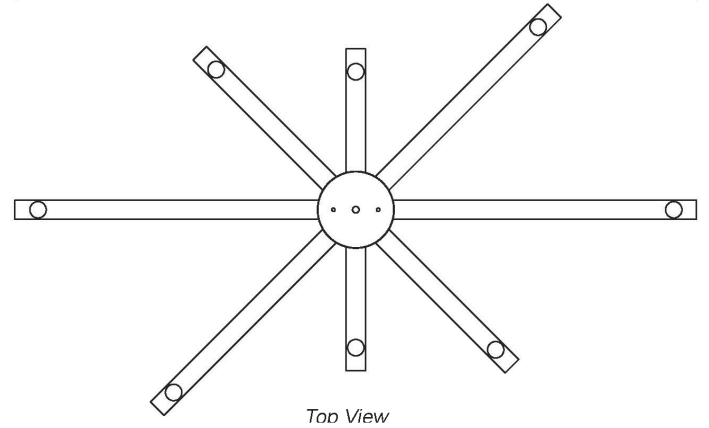

IN20026PN

HALE 8-LIGHT CHANDELIER

Description:	Hale 8-light chandelier
Finish:	Polished nickel
Dimensions:	42" W x 34.5" D x 10.5" H
Bulbs:	8-60w Cand.
Certification:	Dry location / UL
Material:	Steel

Shade:	NA
Glass:	NA
Canopy Dimensions:	4.75" dia.
Chain/Wire:	12' wire
Stems:	3-12", 1-6", 1-3"
Additional Finishes:	Matte black

*height does not include bulbs