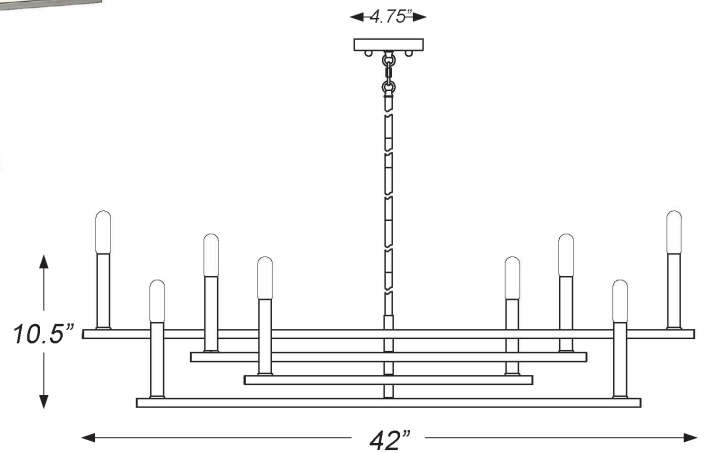

IN20026PN

HALE 8-LIGHT CHANDELIER

Description:	Hale 8-light chandelier
Finish:	Polished nickel
Dimensions:	42" W x 34.5" D x 10.5" H
Bulbs:	8-60w Cand.
Certification:	Dry location / UL
Material:	Steel

Shade:	NA
Glass:	NA
Canopy Dimensions:	4.75" dia.
Chain/Wire:	12' wire
Stems:	3-12", 1-6", 1-3"
Additional Finishes:	Matte black

*height does not include bulbs