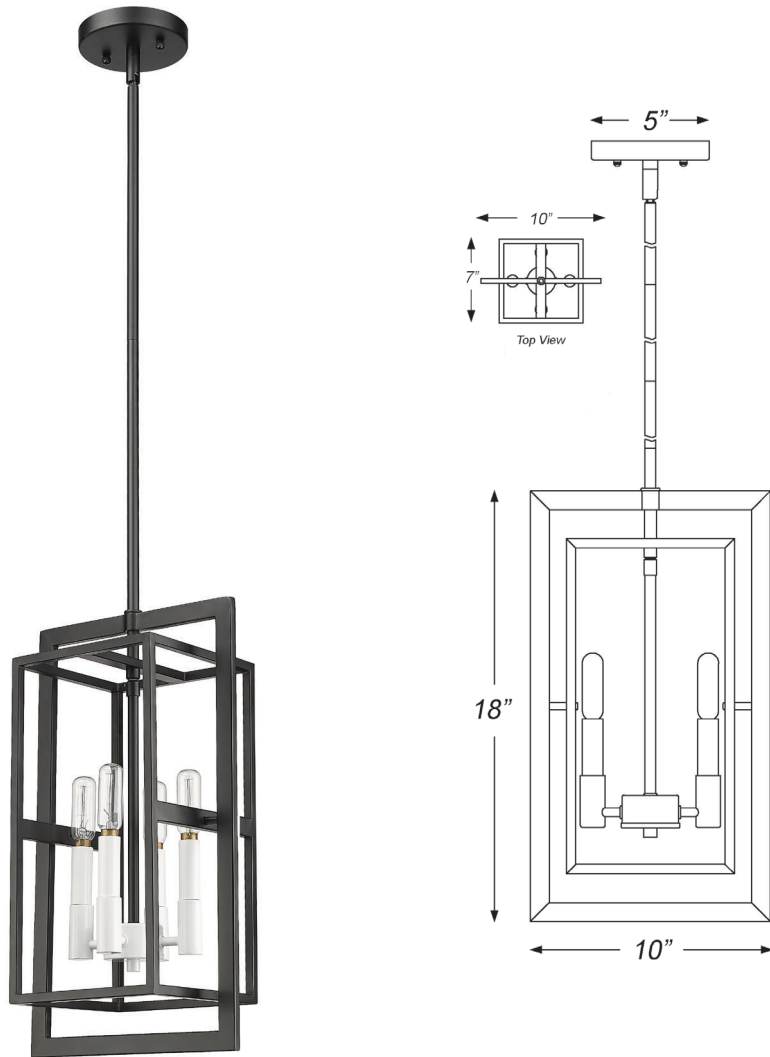

# IN20020BK MILBANK 4-LIGHT PENDANT

<b>Description:</b>	Milbank 4-light pendant
<b>Finish:</b>	Matte black w/white candle sleeves
<b>Dimensions:</b>	10" W x 7" D x 18" H
<b>Bulbs:</b>	4-60w Cand.
<b>Certification:</b>	Dry location / UL

<b>Material:</b>	Steel
<b>Shade:</b>	NA
<b>Glass:</b>	NA
<b>Canopy Dimensions:</b>	5" dia.
<b>Chain/Wire:</b>	12' wire
<b>Stems:</b>	3-12", 1-6", 1-3"