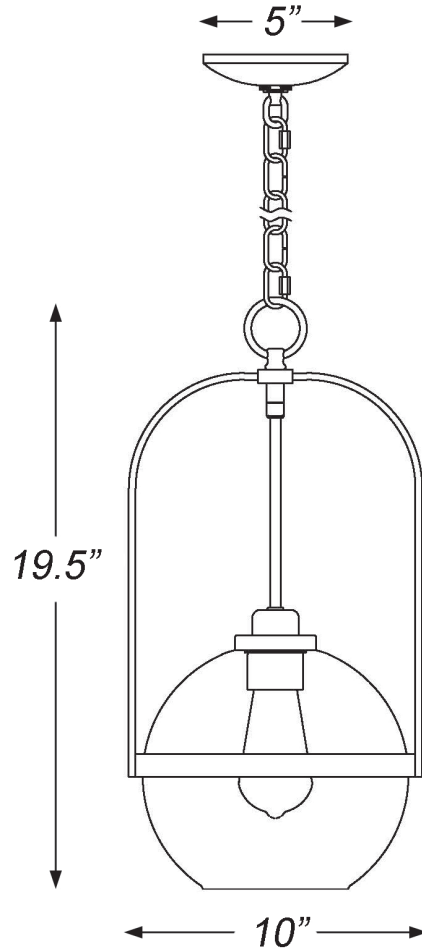

IN10010ATB DEVONSHIRE 1-LIGHT PENDANT

Description:	Devonshire 1-light pendant
Finish:	Antique brass
Dimensions:	10" W x 19.5" H
Bulbs:	1-60w Med.
Certification:	Dry location / UL
Material:	Steel

Shade:	Glass
Glass:	Clear seeded
Canopy Dimensions:	5" dia.
Chain/Wire:	5' chain, 12' wire
Additional Finishes:	Satin nickel