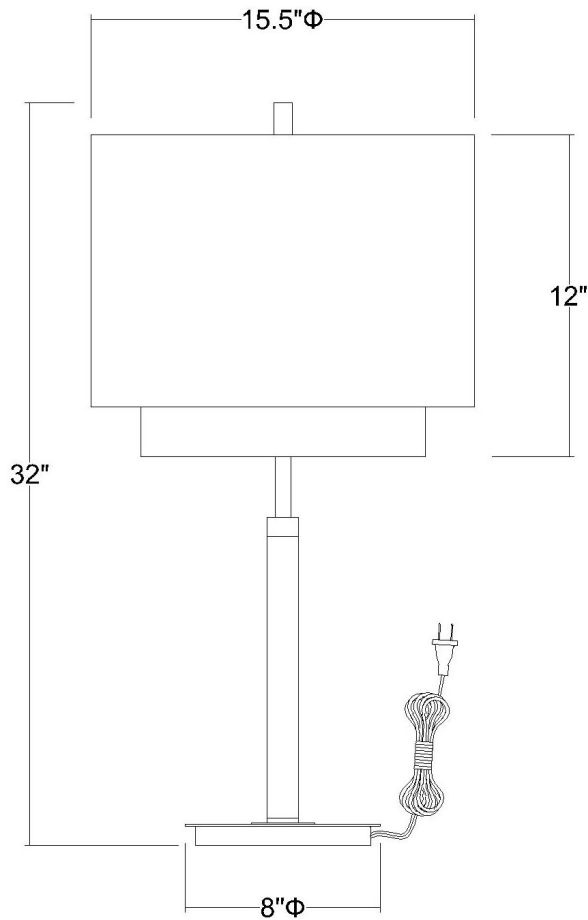

# BT7162 ROOSEVELT TABLE LAMP

<b>Description:</b>	Roosevelt table lamp
<b>Finish:</b>	Espresso/brushed nickel
<b>Dimensions:</b>	32" H x 15.5" W
<b>Bulbs:</b>	1 x 100W
<b>Sockets:</b>	120V E26 base
<b>Shade:</b>	Sheer snow/shantung two tier
<b>Installed Weight:</b>	7 lbs.
<b>Certification:</b>	c UL

<b>Material:</b>	Steel and fabric
<b>Glass:</b>	NA
<b>Back Plate Dimensions:</b>	NA
<b>Mounting Holes:</b>	NA
<b>Switch:</b>	3-way metal switch
<b>Cord:</b>	Silver, 6' plug-in
<b>Dimmable:</b>	Yes