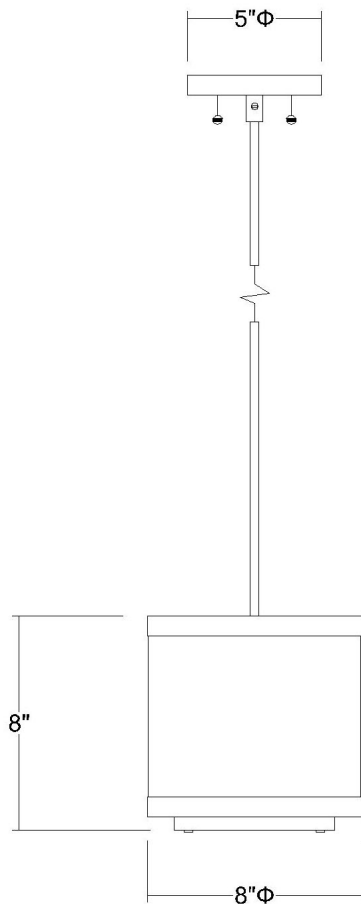

# BP8943 LUX CONVERTIBLE PENDANT

can convert to flushmount

<b>Description:</b>	Lux pendant
<b>Finish:</b>	Brushed nickel
<b>Dimensions:</b>	8" dia. x 8" H
<b>Bulbs:</b>	1 x 60W
<b>Sockets:</b>	120V E26 base
<b>Shade:</b>	Sheer snow/shantung two tier with metal trim
<b>Installed Weight:</b>	2.65 lbs.
<b>Certification:</b>	c UL

<b>Material:</b>	Steel and fabric
<b>Glass:</b>	NA
<b>Canopy Dimensions:</b>	5" dia.
<b>Mounting Holes:</b>	2.75" apart
<b>Switch:</b>	NA
<b>Cord:</b>	Silver, 12'
<b>Dimmable:</b>	Yes