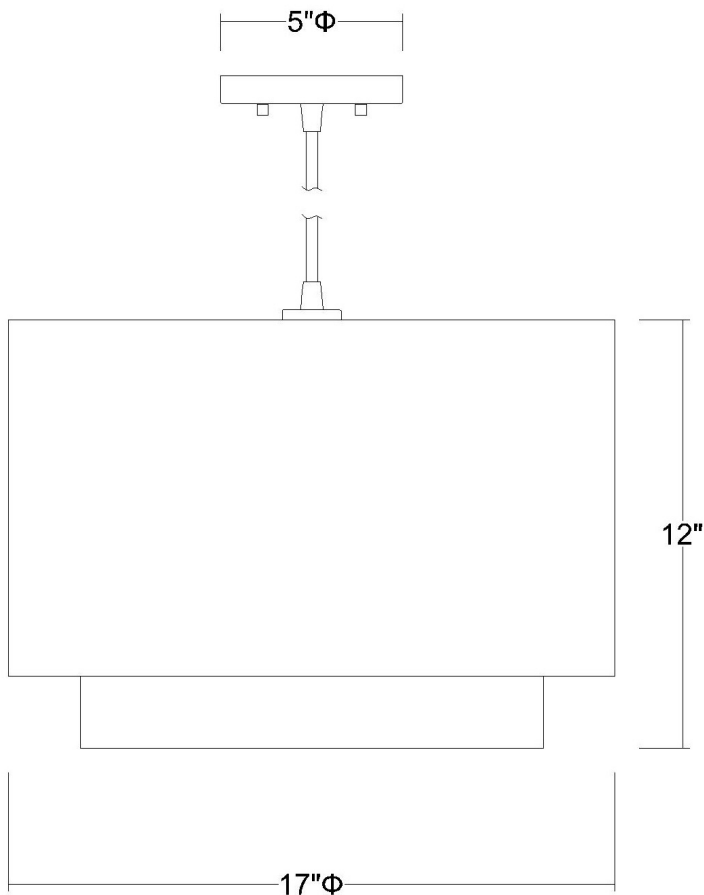

# BP7159 BRELLA PENDANT

<b>Description:</b>	Brella pendant
<b>Finish:</b>	Metallic silver
<b>Dimensions:</b>	17" dia. x 12" H
<b>Bulbs:</b>	1 x 100W
<b>Sockets:</b>	120V E26 base
<b>Shade:</b>	Sheer snow/shantung two tier
<b>Installed Weight:</b>	3.2 lbs.
<b>Certification:</b>	c UL

<b>Material:</b>	Fabric and steel
<b>Glass:</b>	NA
<b>Canopy Dimensions:</b>	5" dia.
<b>Mounting Holes:</b>	2.75" apart
<b>Switch:</b>	NA
<b>Cord:</b>	Silver, 12'
<b>Dimmable:</b>	Yes