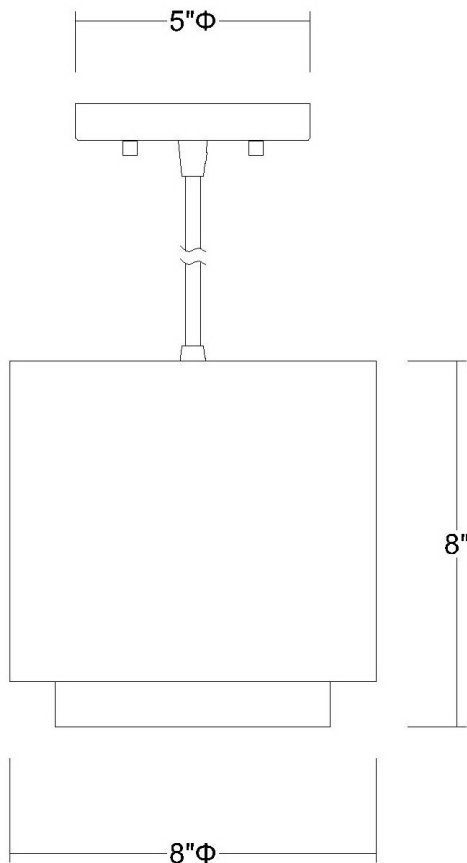

BP7156 BRELLA MINI PENDANT

Description:	Brella mini pendant
Finish:	Metallic silver
Dimensions:	8" dia. x 8" H
Bulbs:	1 x 75W
Sockets:	120V E26 base
Shade:	Sheer snow/shantung two tier
Installed Weight:	2 lbs.
Certification:	c UL

Material:	Fabric and steel
Glass:	NA
Canopy Dimensions:	5" dia.
Mounting Holes:	2.75" apart
Switch:	NA
Cord:	Silver, 12'
Dimmable:	Yes