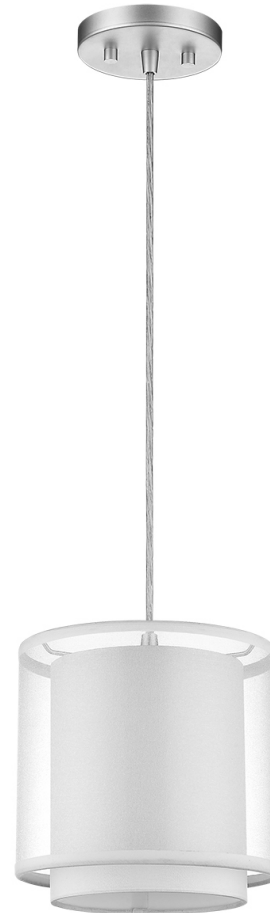

BP7156 BRELLA MINI PENDANT

Description:	Brella mini pendant
Finish:	Metallic silver
Dimensions:	8" dia. x 8" H
Bulbs:	1 x 75W
Sockets:	120V E26 base
Shade:	Sheer snow/shantung two tier
Installed Weight:	2 lbs.
Certification:	c UL

Material:	Fabric and steel
Glass:	NA
Canopy Dimensions:	5" dia.
Mounting Holes:	2.75" apart
Switch:	NA
Cord:	Silver, 12'
Dimmable:	Yes