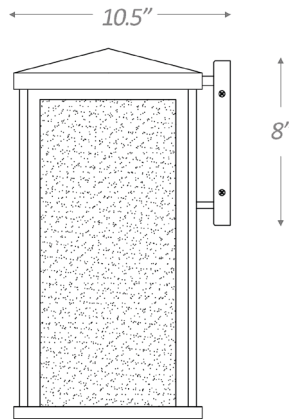

1050BK

LYONS 1-LIGHT WALL LANTERN

Front View

Side View

Description:	Lyons 1-light wall lantern
Finish:	Matte Black
Dimensions:	9" W x 17-3/4" H x 10-1/2" ext. Height on center: 4-1/2"
Bulbs:	1-100w med.
Certification:	cETL / wet location

Material:	Steel
Glass:	Champagne Seedy
Back Plate Dimensions:	8" W x 8" H
Chain/Wire:	NA
Additional Finishes:	NA