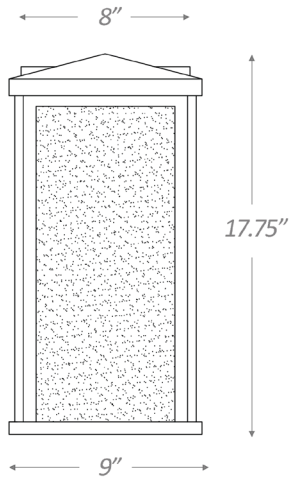

1050BK

LYONS 1-LIGHT WALL LANTERN

Front View

Side View

Description:	Lyons 1-light wall lantern
Finish:	Matte Black
Dimensions:	9" W x 17-3/4" H x 10-1/2" ext. Height on center: 4-1/2"
Bulbs:	1-100w med.
Certification:	cETL / wet location

Material:	Steel
Glass:	Champagne Seedy
Back Plate Dimensions:	8" W x 8" H
Chain/Wire:	NA
Additional Finishes:	NA