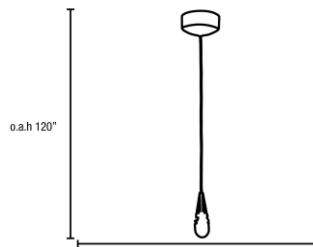

Stock Code: **903UJ-BRZ**

Collection: Zeta

PRODUCT INFORMATION

Base: 903UJ Parent: 903UJ
Mounting Type: Ceiling UPC: 641594188509
Finish: Bronze
Diffuser: N/A

PRODUCT MEASUREMENTS

FIXTURE	BACKPLATE / CANOPY
Length:	Length
Width:	Width:
Diameter	Diameter:
Height: 3.25"	Height: 1"
Extension:	
Overall Height: 5-120"	

TECHNICAL SPECIFICATIONS

SPECIFICATIONS

Frame Material: Aluminum
Diffuser Material: Glass
Lamping Type: GY6.35 (Halogen) Jbox: N/A
Lamping Base: GY6.35 Lamp Wattage: 35 W
Lamp Quantity: 1 Total Wattage: 35 W
Voltage: 12v Lamps Included: Yes

Additional Notes:

Brushed Steel finish paired with 10 feet of clear/Bronze finish paired with black cord

Project Name: _____

Location: _____

Type: _____

Quantity: _____

Notes:

LINE DRAWING

IES FILE

In addition to Access Lighting's purchase and warranty terms and conditions, by signing below or placing an order, you agree that you are authorized to bind the entity placing any order and acknowledge the following: All of sizes and measurements are approximate and all images are for illustrative purposes only. In the event of an inconsistency, the "Product Measurements" section controls. There also may be slight differences in the colors and designs compared to the displayed and printed images.