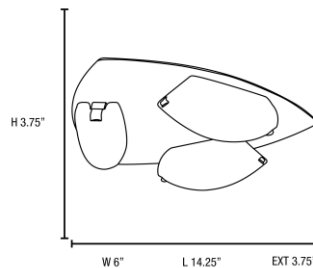

FIXTURE	BACKPLATE / CANOPY
Length: 13"	Length
Width: 12.5"	Width:
Diameter	Diameter:
Height: 3.75"	Height: 1"
Extension:	
Overall Height:	

TECHNICAL SPECIFICATIONS

SPECIFICATIONS

Frame Material: Metal
Diffuser Material: Glass
Lamping Type: SSL (Dedicated LED) Jbox: Standard
Lamping Base: SSL Lamp Wattage: 8 W
Lamp Quantity: 3 Total Wattage: 24 W
Voltage: 120v Lamps Included: Yes

Additional Notes:

Project Name: _____

Location: _____

Type: _____

Quantity: _____

Notes:

LINE DRAWING

IES FILE

In addition to Access Lighting's purchase and warranty terms and conditions, by signing below or placing an order, you agree that you are authorized to bind the entity placing any order and acknowledge the following: All of sizes and measurements are approximate and all images are for illustrative purposes only. In the event of an inconsistency, the "Product Measurements" section controls. There also may be slight differences in the colors and designs compared to the displayed and printed images.