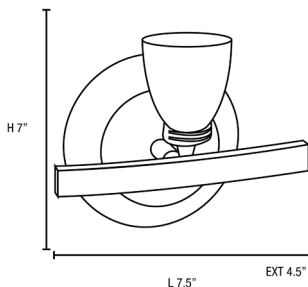

**Product Dimensions**

<b>Fixture</b>		<b>Canopy</b>	
Length ::	N/A	Length ::	N/A
Width ::	7.5	Width ::	N/A
Diameter ::	N/A	Diameter ::	N/A
Extension ::	4.5	Height ::	N/A
Height ::	7		
Overall Height ::	N/A Max.		

**Line Drawing #1**

**Line Drawing #2**

Image Not Available

**IES File**

Image Not Available

**Toll Free 800-828-5483 or www.AccessLighting.com**

14410 Myford Road, Irvine, CA 92606

The information provided is subject to change without notice. ©2018 Access Lighting Corporation. All Rights Reserved  
 Rev. 201809 Filename:: 63811-46-CH\_OPL.pdf