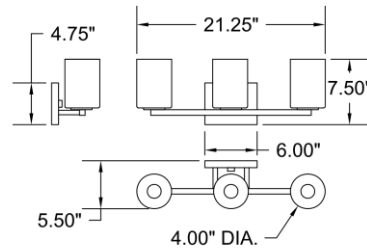

Stock Code: **62623-MBL/OPL**

Collection: Sienna

PRODUCT INFORMATION

Base: 62623 Parent: 62623
Mounting Type: Wall UPC: 641594245301
Finish: Matte Black
Diffuser: Opal

PRODUCT MEASUREMENTS

FIXTURE	BACKPLATE / CANOPY
Length:	Length
Width: 21"	Width: 6"
Diameter	Diameter:
Height: 7.5"	Height: 4.75"
Extension: 5.5"	
Overall Height:	

TECHNICAL SPECIFICATIONS

SPECIFICATIONS

Frame Material: Steel
Diffuser Material: Glass
Lamping Type: E-26 (Incandescent) Jbox: Standard
Lamping Base: E-26 Lamp Wattage: 60 W
Lamp Quantity: 3 Total Wattage: 180 W
Voltage: N/A Lamps Included: No

Additional Notes:

Custom Finish 5 Piece Minimum Order Quantity

Project Name: _____

Location: _____

Type: _____

Quantity: _____

Notes:

LINE DRAWING

IES FILE

In addition to Access Lighting's purchase and warranty terms and conditions, by signing below or placing an order, you agree that you are authorized to bind the entity placing any order and acknowledge the following: All of sizes and measurements are approximate and all images are for illustrative purposes only. In the event of an inconsistency, the "Product Measurements" section controls. There also may be slight differences in the colors and designs compared to the displayed and printed images.