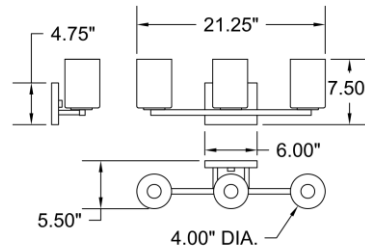

Stock Code: **62623-BS/OPL**

Collection: Sienna

PRODUCT INFORMATION

Base: 62623 Parent: 62623
Mounting Type: Wall UPC: 641594245332
Finish: Brushed Steel
Diffuser: Opal

PRODUCT MEASUREMENTS

FIXTURE	BACKPLATE / CANOPY
Length:	Length
Width: 21"	Width: 6"
Diameter	Diameter:
Height: 7.5"	Height: 4.75"
Extension: 5.5"	
Overall Height:	

TECHNICAL SPECIFICATIONS

SPECIFICATIONS

Frame Material: Steel
Diffuser Material: Glass
Lamping Type: E-26 (Incandescent) Jbox: Standard
Lamping Base: E-26 Lamp Wattage: 60 W
Lamp Quantity: 3 Total Wattage: 180 W
Voltage: N/A Lamps Included: No

Additional Notes:

Custom Finish 5 Piece Minimum Order Quantity

Project Name: _____

Location: _____

Type: _____

Quantity: _____

Notes:

LINE DRAWING

IES FILE

In addition to Access Lighting's purchase and warranty terms and conditions, by signing below or placing an order, you agree that you are authorized to bind the entity placing any order and acknowledge the following: All of sizes and measurements are approximate and all images are for illustrative purposes only. In the event of an inconsistency, the "Product Measurements" section controls. There also may be slight differences in the colors and designs compared to the displayed and printed images.