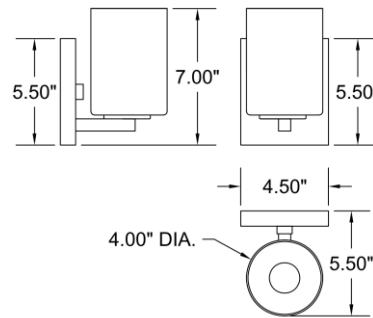

Stock Code: **62621-BS/OPL**

Collection: Sienna

PRODUCT INFORMATION

Base: 62621 Parent: 62621
Mounting Type: Wall UPC: 641594245233
Finish: Brushed Steel
Diffuser: Opal

PRODUCT MEASUREMENTS

FIXTURE	BACKPLATE / CANOPY
Length:	Length
Width: 4.5"	Width: 4.5"
Diameter	Diameter:
Height: 7"	Height: 5.5"
Extension: 5.5"	
Overall Height:	

TECHNICAL SPECIFICATIONS

SPECIFICATIONS

Frame Material: Steel
Diffuser Material: Glass
Lamping Type: E-26 (Incandescent) Jbox: Standard
Lamping Base: E-26 Lamp Wattage: 60 W
Lamp Quantity: 1 Total Wattage: 60 W
Voltage: N/A Lamps Included: No

Additional Notes:

Custom Finish 5 Piece Minimum Order Quantity

Project Name: _____

Location: _____

Type: _____

Quantity: _____

Notes:

LINE DRAWING

IES FILE

In addition to Access Lighting's purchase and warranty terms and conditions, by signing below or placing an order, you agree that you are authorized to bind the entity placing any order and acknowledge the following: All of sizes and measurements are approximate and all images are for illustrative purposes only. In the event of an inconsistency, the "Product Measurements" section controls. There also may be slight differences in the colors and designs compared to the displayed and printed images.