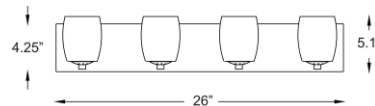

Stock Code: **62563-AB/OPL**

Collection: Serenity

PRODUCT INFORMATION

Base: 62563 Parent: 62563
Mounting Type: Wall UPC: 641594224467
Finish: Antique Brass
Diffuser: Opal

PRODUCT MEASUREMENTS

FIXTURE	BACKPLATE / CANOPY
Length:	Length
Width: 26"	Width:
Diameter	Diameter:
Height: 5.25"	Height:
Extension: 4.75"	
Overall Height:	

Additional Notes:

Project Name: _____

Location: _____

Type: _____

Quantity: _____

Notes:

LINE DRAWING

IES FILE

In addition to Access Lighting's purchase and warranty terms and conditions, by signing below or placing an order, you agree that you are authorized to bind the entity placing any order and acknowledge the following: All of sizes and measurements are approximate and all images are for illustrative purposes only. In the event of an inconsistency, the "Product Measurements" section controls. There also may be slight differences in the colors and designs compared to the displayed and printed images.