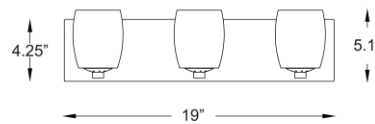

Stock Code: **62562-AB/OPL**

Collection: Serenity

PRODUCT INFORMATION

Base: 62562 Parent: 62562
Mounting Type: Wall UPC: 641594224481
Finish: Antique Brass
Diffuser: Opal

PRODUCT MEASUREMENTS

FIXTURE	BACKPLATE / CANOPY
Length:	Length
Width: 19"	Width: 19"
Diameter	Diameter:
Height: 5.25"	Height: 4.25"
Extension: 4.75"	
Overall Height:	

Additional Notes:

Project Name: _____

Location: _____

Type: _____

Quantity: _____

Notes:

LINE DRAWING

IES FILE

In addition to Access Lighting's purchase and warranty terms and conditions, by signing below or placing an order, you agree that you are authorized to bind the entity placing any order and acknowledge the following: All of sizes and measurements are approximate and all images are for illustrative purposes only. In the event of an inconsistency, the "Product Measurements" section controls. There also may be slight differences in the colors and designs compared to the displayed and printed images.