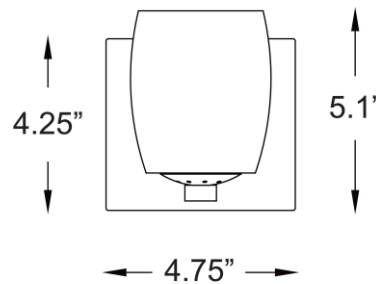

Stock Code: **62561-AB/OPL**

Collection: Serenity

PRODUCT INFORMATION

Base: 62561 Parent: 62561
Mounting Type: Wall UPC: 641594224498
Finish: Antique Brass
Diffuser: Opal

PRODUCT MEASUREMENTS

FIXTURE	BACKPLATE / CANOPY
Length:	Length
Width: 4.75"	Width: 4.25"
Diameter	Diameter:
Height: 5.25"	Height:
Extension: 4.75"	
Overall Height:	

Additional Notes:

Project Name: _____

Location: _____

Type: _____

Quantity: _____

Notes:

LINE DRAWING

IES FILE

In addition to Access Lighting's purchase and warranty terms and conditions, by signing below or placing an order, you agree that you are authorized to bind the entity placing any order and acknowledge the following: All of sizes and measurements are approximate and all images are for illustrative purposes only. In the event of an inconsistency, the "Product Measurements" section controls. There also may be slight differences in the colors and designs compared to the displayed and printed images.