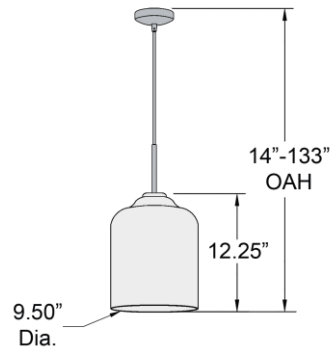

Stock Code: **50936-BCH/MIR**

Collection: **Simplicite**

PRODUCT INFORMATION

Base: 50936 Parent: 50936
Mounting Type: Ceiling UPC: 641594219609
Finish: Black Chrome
Diffuser: Mirror

PRODUCT MEASUREMENTS

FIXTURE	BACKPLATE / CANOPY
Length:	Length
Width:	Width:
Diameter 9.5"	Diameter: 5"
Height: 12.25"	Height: 1.5"
Extension:	
Overall Height: 14-133"	

TECHNICAL SPECIFICATIONS

SPECIFICATIONS

Frame Material: Metal
Diffuser Material: Glass
Lamping Type: E-26 (Incandescent) Jbox: Standard
Lamping Base: E-26 Lamp Wattage: 60 W
Lamp Quantity: 1 Total Wattage: 60 W
Voltage: 120v Lamps Included: No

Additional Notes:

10 feet of black cord included

Project Name: _____

Location: _____

Type: _____

Quantity: _____

Notes:

LINE DRAWING

IES FILE

In addition to Access Lighting's purchase and warranty terms and conditions, by signing below or placing an order, you agree that you are authorized to bind the entity placing any order and acknowledge the following: All of sizes and measurements are approximate and all images are for illustrative purposes only. In the event of an inconsistency, the "Product Measurements" section controls. There also may be slight differences in the colors and designs compared to the displayed and printed images.