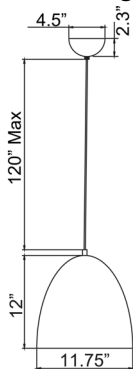

Technical Specifications

Qualifications	Specifications	Photometrics	Recommended Dimmers
Location Rating :: Dry	Frame Material :: Aluminum	CCT :: 2700	(TRIAC) Any Standard Dimmer
Certification :: cETLus	Diffuser Material :: Aluminum	CRI :: N/A	
IES File :: No	Voltage :: 120v	Wattage :: 60 W	
JA8 Compliant :: No	Lamping Type :: Incandescent	Nominal Lumens :: 800	
Energy Star :: No	Lamping Base :: E-26	Delivered Lumens :: N/A	
ADA Compliant :: No	Lamp Quantity :: 1	Custom Options :: N/A; Additional Items :: 10 feet of cord included	
Marine Grade :: No	Lamp Wattage :: 60 W		
Emergency Lighting :: No	Total Wattage :: 60 W		
Warranty :: 1 Year Limited	Lamps Included :: No		
	J-Box Type :: Standard		

Line Drawing #1