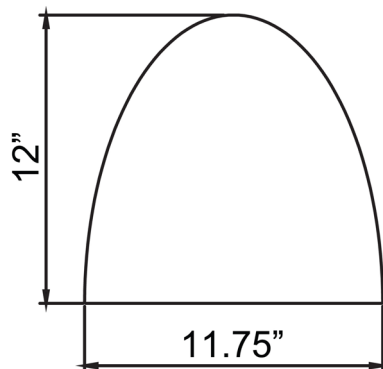

Line Drawing #2

IES File

Image Not Available

Toll Free 800-828-5483 or www.AccessLighting.com

14410 Myford Road, Irvine, CA 92606

The information provided is subject to change without notice. ©2018 Access Lighting Corporation. All Rights Reserved
Rev. 201809 Filename: 28091-BCP.pdf