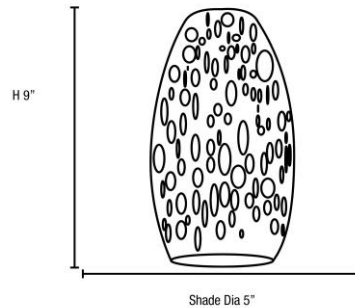

FIXTURE	BACKPLATE / CANOPY
Length:	Length
Width:	Width:
Diameter	Diameter:
Height: 9"	Height: 1.25"
Extension:	
Overall Height: 11-150"	

TECHNICAL SPECIFICATIONS

SPECIFICATIONS

Frame Material: Metal
Diffuser Material: Glass
Lamping Type: E-26 (Replaceable LED Jbox: Standard
Lamping Base: E-26 Lamp Wattage: 10 W
Lamp Quantity: 1 Total Wattage: 10 W
Voltage: 120v Lamps Included: Yes

Additional Notes:

Brushed steel finish paired with 12 feet of clear cord; Custom Finish
5 Piece Minimum Order Quantity

Project Name: _____

Location: _____

Type: _____

Quantity: _____

Notes:

LINE DRAWING