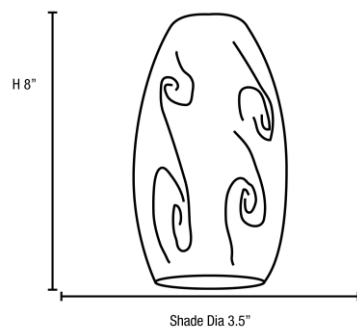

FIXTURE	BACKPLATE / CANOPY
Length:	Length
Width:	Width:
Diameter	Diameter:
Height: 8"	Height: 1.25"
Extension:	
Overall Height: 10-153"	

TECHNICAL SPECIFICATIONS

SPECIFICATIONS

Frame Material: Metal
Diffuser Material: Glass
Lamping Type: E-26 (Replaceable LED Jbox: Standard
Lamping Base: E-26 Lamp Wattage: 10 W
Lamp Quantity: 1 Total Wattage: 10 W
Voltage: 120v Lamps Included: Yes

Additional Notes:

Brushed steel finish paired with 12 feet of clear cord; Custom Finish
5 Piece Minimum Order Quantity

Project Name: _____

Location: _____

Type: _____

Quantity: _____

Notes:

LINE DRAWING

IES FILE

In addition to Access Lighting's purchase and warranty terms and conditions, by signing below or placing an order, you agree that you are authorized to bind the entity placing any order and acknowledge the following: All of sizes and measurements are approximate and all images are for illustrative purposes only. In the event of an inconsistency, the "Product Measurements" section controls. There also may be slight differences in the colors and designs compared to the displayed and printed images.