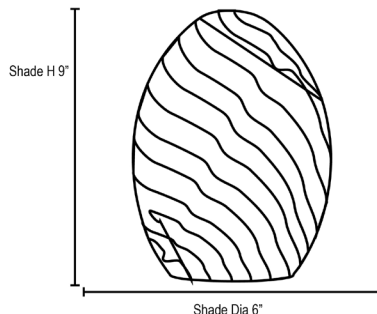

Line Drawing #1

Line Drawing #2

Image Not Available

IES File

Image Not Available

Toll Free 800-828-5483 or www.AccessLighting.com

14410 Myford Road, Irvine, CA 92606

The information provided is subject to change without notice. ©2018 Access Lighting Corporation. All Rights Reserved
Rev. 201809 Filename:: 23123-WHTFB.pdf