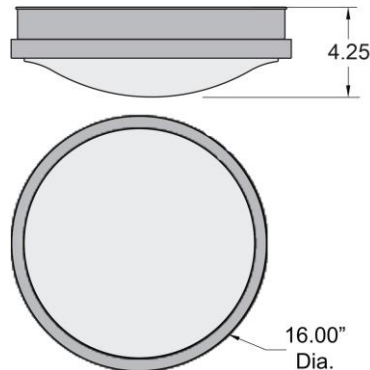

FIXTURE	BACKPLATE / CANOPY
Length:	Length
Width:	Width:
Diameter 16"	Diameter:
Height: 4.25"	Height:
Extension:	
Overall Height:	

TECHNICAL SPECIFICATIONS

SPECIFICATIONS

Frame Material: Aluminum
Diffuser Material: Acrylic
Lamping Type: SSL (Dedicated LED) Jbox: Standard
Lamping Base: SSL Lamp Wattage: 23 W
Lamp Quantity: 1 Total Wattage: 23 W
Voltage: 120v Lamps Included: Yes

Additional Notes:

Project Name: _____

Location: _____

Type: _____

Quantity: _____

Notes:

LINE DRAWING

IES FILE

In addition to Access Lighting's purchase and warranty terms and conditions, by signing below or placing an order, you agree that you are authorized to bind the entity placing any order and acknowledge the following: All of sizes and measurements are approximate and all images are for illustrative purposes only. In the event of an inconsistency, the "Product Measurements" section controls. There also may be slight differences in the colors and designs compared to the displayed and printed images.