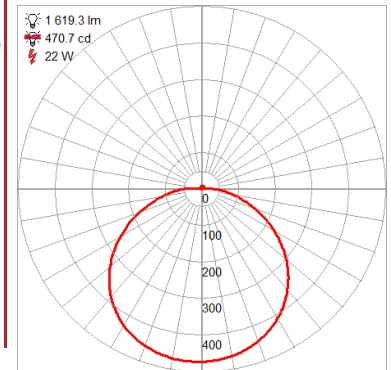

FIXTURE	BACKPLATE / CANOPY
Length:	Length
Width:	Width:
Diameter 16"	Diameter:
Height: 4.25"	Height:
Extension:	
Overall Height:	

TECHNICAL SPECIFICATIONS

SPECIFICATIONS

Frame Material: Aluminum
Diffuser Material: Acrylic
Lamping Type: SSL (Dedicated LED) Jbox: Standard
Lamping Base: SSL Lamp Wattage: 23 W
Lamp Quantity: 1 Total Wattage: 23 W
Voltage: 120v Lamps Included: Yes

Additional Notes:

Project Name: _____

Location: _____

Type: _____

Quantity: _____

Notes:

LINE DRAWING

IES FILE

In addition to Access Lighting's purchase and warranty terms and conditions, by signing below or placing an order, you agree that you are authorized to bind the entity placing any order and acknowledge the following: All of sizes and measurements are approximate and all images are for illustrative purposes only. In the event of an inconsistency, the "Product Measurements" section controls. There also may be slight differences in the colors and designs compared to the displayed and printed images.