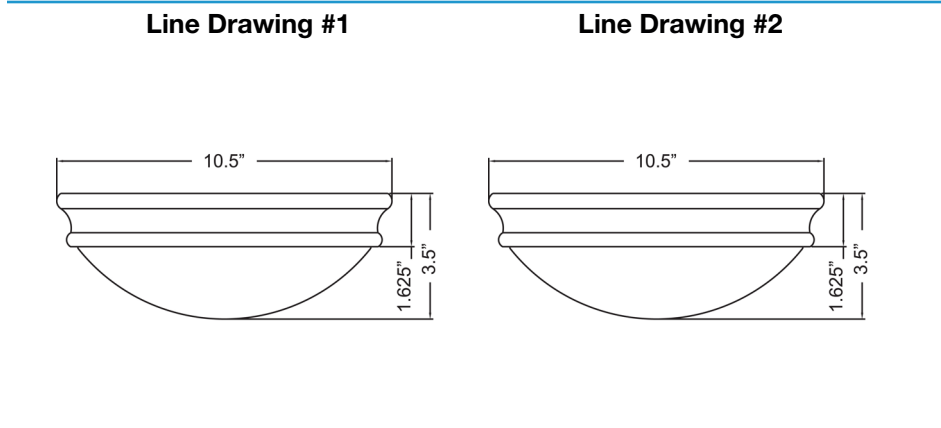

IES File

Image Not Available

Toll Free 800-828-5483 or www.AccessLighting.com

14410 Myford Road, Irvine, CA 92606
The information provided is subject to change without notice. ©2018 Access Lighting Corporation. All Rights Reserved
Rev. 201809 Filename: 20724-BS_OPL.pdf