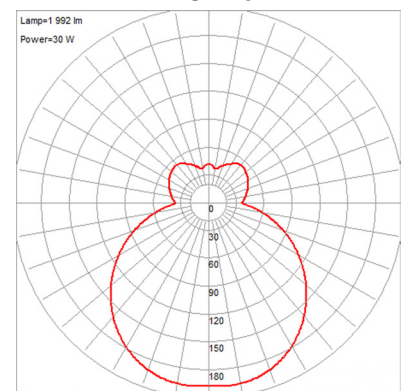

Product Dimensions

Fixture		Canopy	
Length ::	N/A	Length ::	N/A
Width ::	N/A	Width ::	N/A
Diameter ::	15.7	Diameter ::	5.95
Extension ::	N/A	Height ::	1
Height ::	5.5		
Overall Height ::	130 Max.		

Technical Specifications

Photometrics

CCT :: 3000
 CRI :: 90
 Wattage :: 30 W
 Nominal Lumens :: 3057
 Delivered Lumens :: 1992

Recommended Dimmers

(ELV) LEGRAND Paddle ADPD453LM2; (ELV) LUTRON Diva DVELV-300P; (ELV) LUTRON Diva DVELV-303P; (ELV) LUTRON Skylark SELV-300P; (TRIAC) LUTRON Diva DV-600P

Custom Options :: Alt CCT Available, Available in 277V; **Additional Items** :: 10 feet of cable and cord included

Line Drawing #1

Line Drawing #2

Image Not Available

IES File

Toll Free 800-828-5483 or www.AccessLighting.com