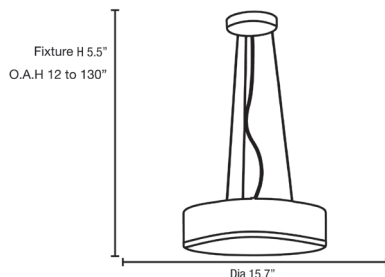

Product Dimensions

Fixture		Canopy	
Length ::	N/A	Length ::	N/A
Width ::	N/A	Width ::	N/A
Diameter ::	15.7	Diameter ::	5.95
Extension ::	N/A	Height ::	1
Height ::	5.5		
Overall Height ::	130 Max.		

Technical Specifications

Specifications

Frame Material :: Steel
 Diffuser Material :: Glass
 Voltage :: 120v
 Lamping Type :: Dedicated LED
 Lamping Base :: SSL
 Lamp Quantity :: 1
 Lamp Wattage :: 30 W
 Total Wattage :: 30 W
 Lamps Included :: Yes
 J-Box Type :: Standard

Photometrics

CCT :: 3000
 CRI :: 90
 Wattage :: 30 W
 Nominal Lumens :: 3057
 Delivered Lumens :: 1992

Recommended Dimmers

(ELV) LEGRAND Paddle ADPD453LM2; (ELV) LUTRON Diva DVELV-300P; (ELV) LUTRON Diva DVELV-303P; (ELV) LUTRON Skylark SELV-300P; (TRIAC) LUTRON Diva DV-600P

Custom Options :: Alt CCT Available, Available in 277V; **Additional Items** :: 10 feet of cable and cord included

Line Drawing #1

Line Drawing #2

Image Not Available

IES File

Toll Free 800-828-5483 or www.AccessLighting.com