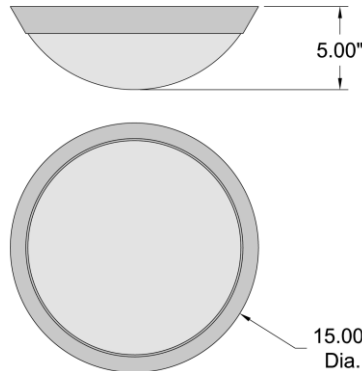

Stock Code: **20626GU-BS/OPL**

Collection: Cobalt

PRODUCT INFORMATION

Base: 20626 Parent: 20626GU
Mounting Type: Ceiling UPC: 641594161571
Finish: Brushed Steel
Diffuser: Opal

PRODUCT MEASUREMENTS

FIXTURE	BACKPLATE / CANOPY
Length:	Length
Width:	Width:
Diameter 15"	Diameter: 15"
Height: 5"	Height: 1.5"
Extension:	
Overall Height:	

TECHNICAL SPECIFICATIONS

SPECIFICATIONS

Frame Material: Steel
Diffuser Material: Glass
Lamping Type: GU-24 (Fluorescent) Jbox: Standard
Lamping Base: GU-24 Lamp Wattage: 13 W
Lamp Quantity: 3 Total Wattage: 39 W
Voltage: 120v Lamps Included: No

Additional Notes:

Project Name: _____

Location: _____

Type: _____

Quantity: _____

Notes: _____

LINE DRAWING

IES FILE

In addition to Access Lighting's purchase and warranty terms and conditions, by signing below or placing an order, you agree that you are authorized to bind the entity placing any order and acknowledge the following: All of sizes and measurements are approximate and all images are for illustrative purposes only. In the event of an inconsistency, the "Product Measurements" section controls. There also may be slight differences in the colors and designs compared to the displayed and printed images.