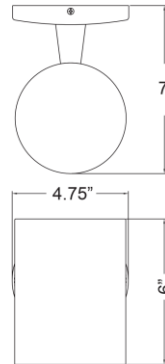

### PRODUCT MEASUREMENTS

FIXTURE	BACKPLATE / CANOPY
Length:	Length
Width: 4.75"	Width:
Diameter	Diameter: 4.75"
Height: 6"	Height: 0.5"
Extension: 7"	
Overall Height:	

#### LINE DRAWING

#### IES FILE

In addition to Access Lighting's purchase and warranty terms and conditions, by signing below or placing an order, you agree that you are authorized to bind the entity placing any order and acknowledge the following: All of sizes and measurements are approximate and all images are for illustrative purposes only. In the event of an inconsistency, the "Product Measurements" section controls. There also may be slight differences in the colors and designs compared to the displayed and printed images.