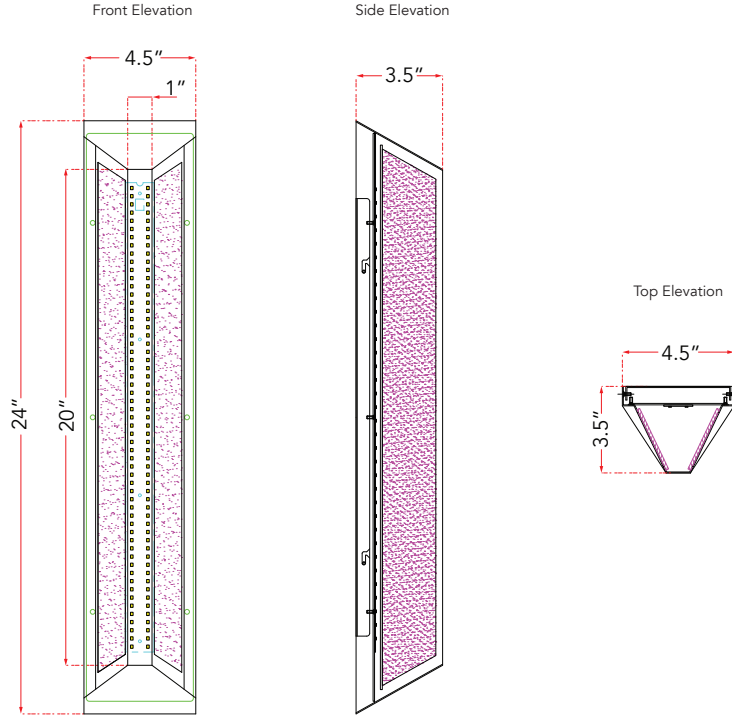

ABRA MODEL **500880DW-SL**

Wet Location Angled Side Light Wall Fixture

ABRA Model **Trix**

UPC 00810035193932

FIXTURE MATERIAL

Frame Material	Finishes Available	Diffuser	Finish
Metal	SL-Silica MB-Matte Black	Glass	Frosted

DIMENSIONS IN INCHES

Fixture		
Height	Width	Ext
24	4.5	3.5

CERTIFICATION

Label	Location	Rating
cETLus	Wall	Wet Location

LAMPING

Lamp Type	Lamp qty	Wattage	Max Watt- age	Base	Kelvin	CRI	Initial Lumen's	Delivered Lumen's	Voltage
LED	1	28w	28w	Modules	3000k	90	2380	1666 estimated	120v