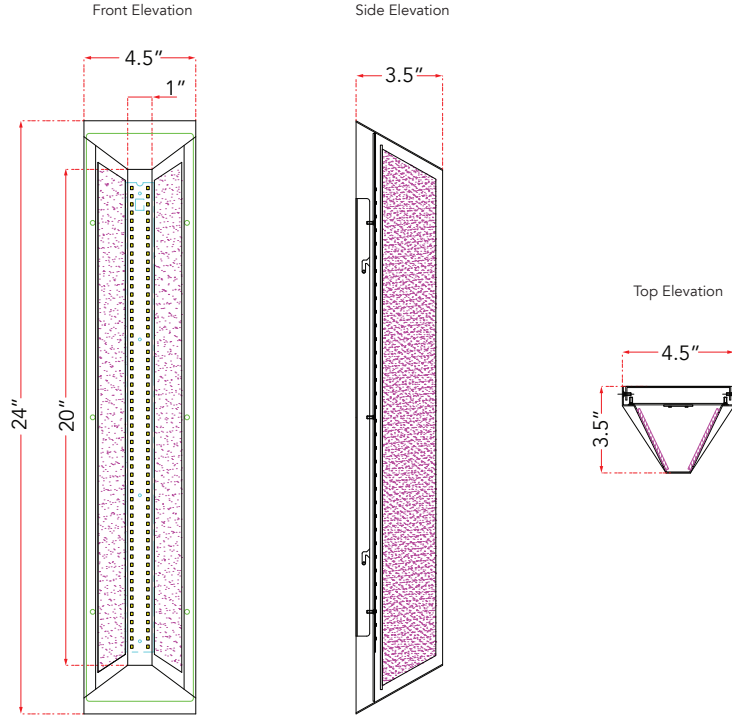

ABRA MODEL **500880DW-MB**

Wet Location Angled Side Light Wall Fixture

ABRA Model **Trix**

UPC 00810035193925

FIXTURE MATERIAL

Frame Material	Finishes Available	Diffuser	Finish
Metal	MB-Matte Black SL-Silica	Glass	Frosted

DIMENSIONS IN INCHES

Fixture		
Height	Width	Ext
24	4.5	3.5

CERTIFICATION

Label	Location	Rating
cETLus	Wall	Wet Location

LAMPING

Lamp Type	Lamp qty	Wattage	Max Watt- age	Base	Kelvin	CRI	Initial Lumen's	Delivered Lumen's	Voltage
LED	1	28w	28w	Modules	3000k	90	2380	1666 estimated	120v