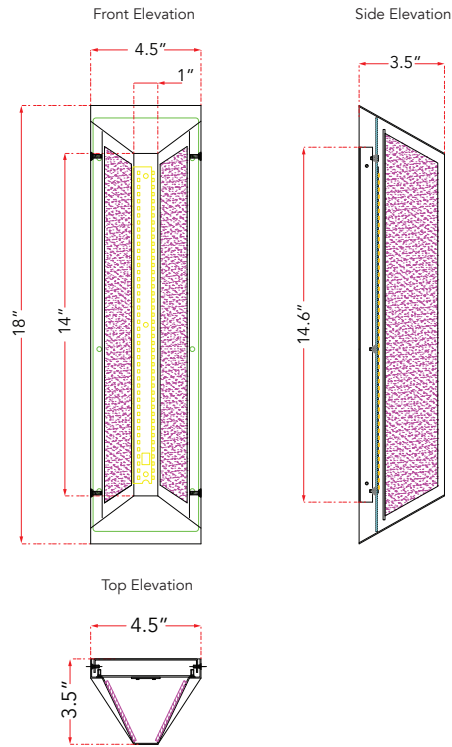

ABRA MODEL **500870DW-MB**

Wet Location Angled Side Light Wall Fixture

ABRA Model **Trix**

UPC 00810035193901

FIXTURE MATERIAL			
Frame Material	Finishes Available	Diffuser	Finish
Metal	MB-Matte Black SL-Silica	Glass	Frosted

DIMENSIONS IN INCHES		
Fixture		
Height	Width	Ext
18	4.5	3.5

CERTIFICATION		
Label	Location	Rating
cETLus	Wall	Wet Location

LAMPING									
Lamp Type	Lamp qty	Wattage	Max Watt-age	Base	Kelvin	CRI	Initial Lumen's	Delivered Lumen's	Voltage
LED	1	20w	20w	Modules	3000k	90	1700	1190 estimated	120v