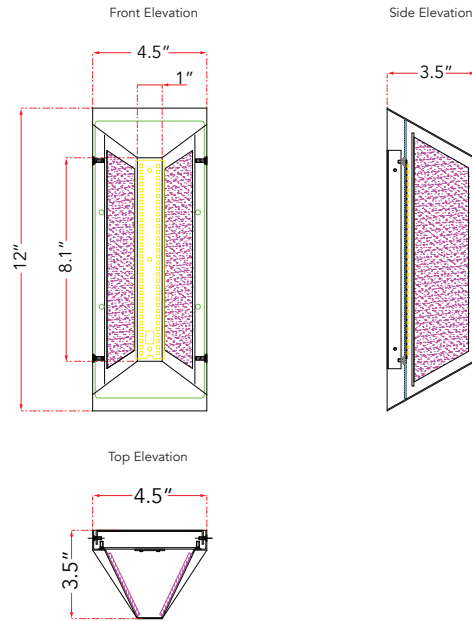

ABRA MODEL **500860DW-MB**

Wet Location Angled Side Light Wall Fixture

ABRA Model **Trix**

UPC 00810035193888

FIXTURE MATERIAL			
Frame Material	Finishes Available	Diffuser	Finish
Metal	MB-Matte Black SL-Silica	Glass	Frosted

DIMENSIONS IN INCHES		
Fixture		
Height	Width	Ext
12	4.5	3.5

CERTIFICATION		
Label	Location	Rating
cETLus	Wall	Wet Location

LAMPING									
Lamp Type	Lamp qty	Wattage	Max Watt-age	Base	Kelvin	CRI	Initial Lumen's	Delivered Lumen's	Voltage
LED	1	15w	15w	Modules	3000k	90	1275	893 estimated	120v