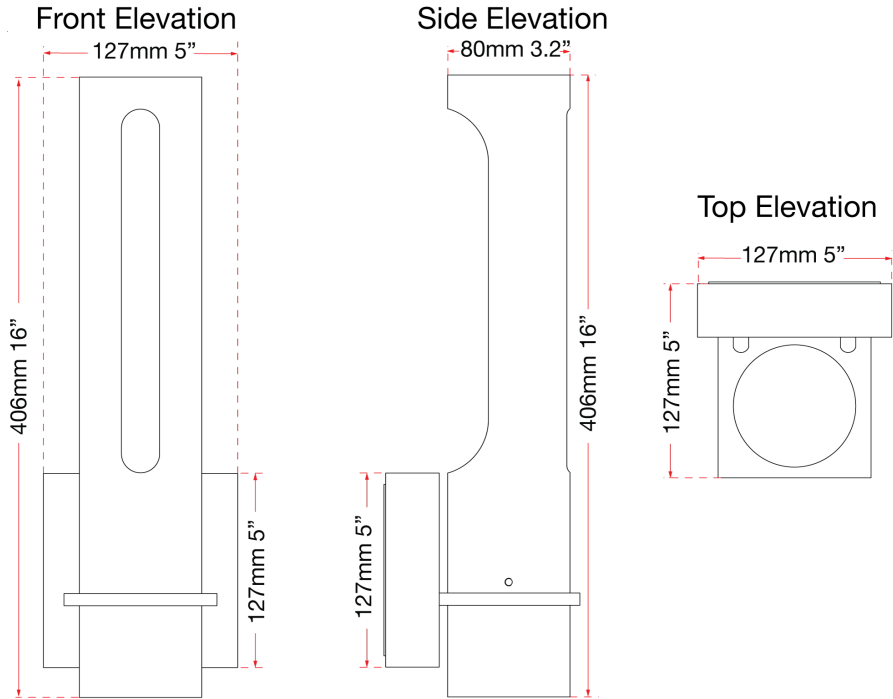

FAMILY NAME Beacon **Marine Grade Beacon LED Wall**
ABRA MODEL 500420DW-SL **UPC** 0

FIXTURE MATERIAL			
Frame Material	Finishes Available	Diffuser Type	Diffuser Finish
Steel	SL-Silica C-Coal	Glass	Frosted

DIMENSIONS IN INCHES							
Diameter	Height	o.a.h	Width	Length	Ext	Weight	ADA
	16.1	16.1	5		5		

CERTIFICATION		
Location	Rating	Compliance
Wall Mount only	Wet Location	cETL

LAMPING										
Lamp Type	Lamp Qty	Wattage	Total Wattage	Lamp Base	Kelvin	CRI	Initial Lumen's	Lumen Per Watt	Delivered Lumen's	Voltage
LED	2	10	20	Solid State Module	3000k	90+	1700	85	1275 estimated	120v

COMPATIBLE DIMMER'S
ELV, CL

J-BOX TYPE
Standard 4 x 4 Octagon

SUPPLIED
LED Module Supplied

SPECIAL NOTES