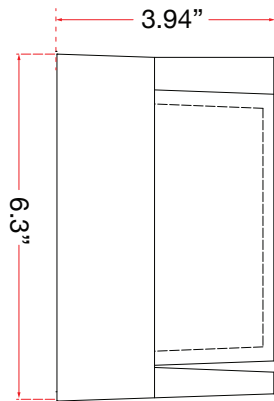

FAMILY NAME 500240DW-SL

Square outdoor wall sconce

ABRA MODEL Geo

UPC 00810035191037

FIXTURE MATERIAL				FIXTURE DIMENSIONS IN INCHES										
Frame Material	Finishes Available	Diffuser Type	Diffuser Finish	Diameter	Height	o.a.h	Width	Length	Ext	Weight	ADA	Location	Rating	Compliance
Aluminum	SL-Silica MB-Matt Black	Acrylic	White				6.3	6.3	3.94		Compliant	Wall Mount only	Wet Location	cETL
LAMPING										Compatible Dimmers	Junction Box Type	SUPPLIED		
Lamp Type	Lamp qty	Wattage	Max Wattage	Base	Kelvin	CRI	Initial Lumen's	Delivered Lumen's	Voltage		Standard 4 x 4 Octagon Box			
LED	1	9w	9w	Solid State Module	3000k	90+	765	573.75 estimated	120v	SPECIAL NOTES				