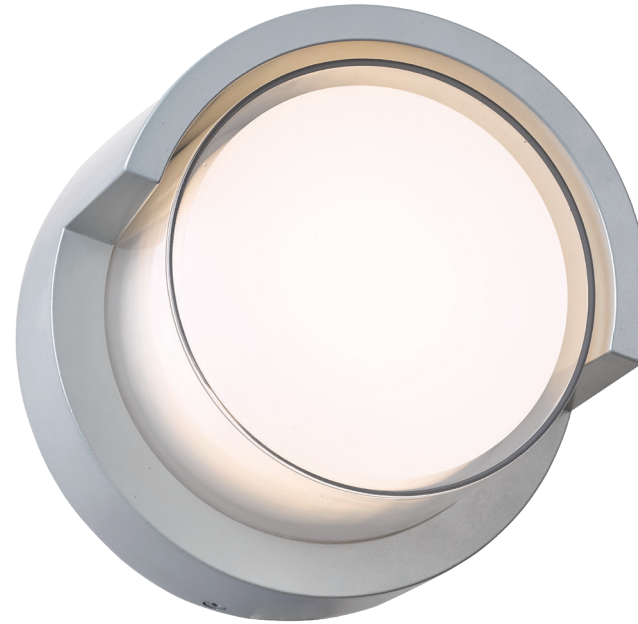

FAMILY NAME 500210DW-SL

Round outdoor wall sconce with hood

ABRA MODEL Geo

UPC 00810035190979

FIXTURE MATERIAL				FIXTURE DIMENSIONS IN INCHES										
Frame Material	Finishes Available	Diffuser Type	Diffuser Finish	Diameter	Height	o.a.h	Width	Length	Ext	Weight	ADA	Location	Rating	Compliance
Aluminum	SL-Silica MB-Matt Black	Acrylic	White	6.7					3.94		Compliant	Wall Mount only	Wet Location	cETL
LAMPING										Compatible Dimmers		Junction Box Type		SUPPLIED
Lamp Type	Lamp qty	Wattage	Max Wattage	Base	Kelvin	CRI	Initial Lumen's	Delivered Lumen's	Voltage			Standard 4 x 4 Octagon Box		
LED	1	9w	9w	Solid State Module	3000k	90+	765	573.75 estimated	120v					
SPECIAL NOTES														