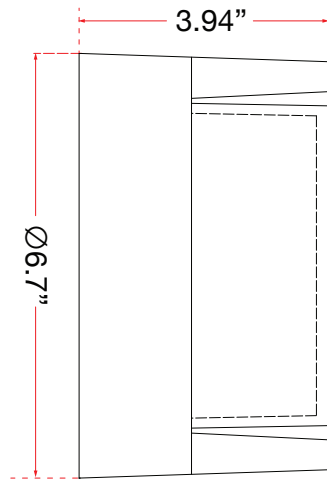

FAMILY NAME 500210DW-SL

Round outdoor wall sconce with hood

ABRA MODEL Geo

UPC 00810035190979

FIXTURE MATERIAL				FIXTURE DIMENSIONS IN INCHES										
Frame Material	Finishes Available	Diffuser Type	Diffuser Finish	Diameter	Height	o.a.h	Width	Length	Ext	Weight	ADA	Location	Rating	Compliance
Aluminum	SL-Silica MB-Matt Black	Acrylic	White	6.7					3.94		Compliant	Wall Mount only	Wet Location	cETL
LAMPING										Compatible Dimmers		Junction Box Type		SUPPLIED
Lamp Type	Lamp qty	Wattage	Max Wattage	Base	Kelvin	CRI	Initial Lumen's	Delivered Lumen's	Voltage			Standard 4 x 4 Octagon Box		
LED	1	9w	9w	Solid State Module	3000k	90+	765	573.75 estimated	120v					
SPECIAL NOTES														