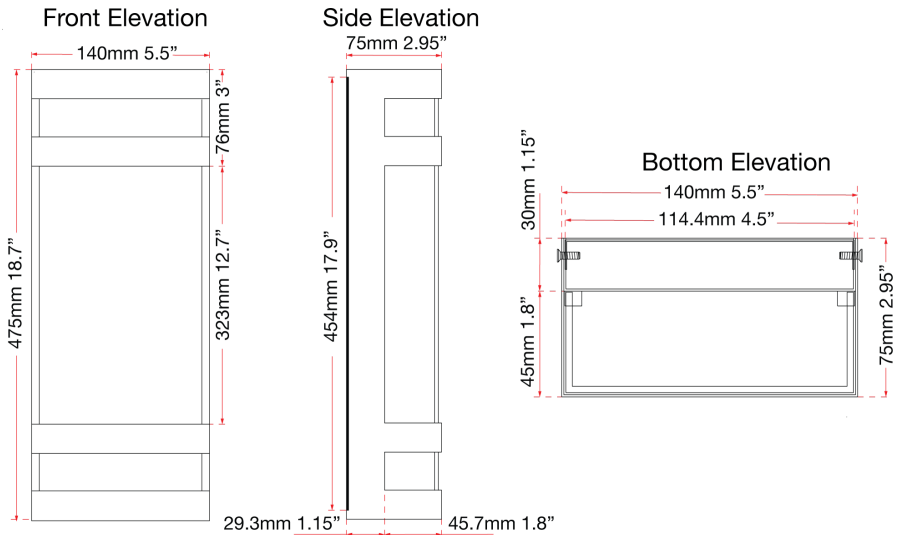

FAMILY NAME	Proton	Marine Grade Wall Fixture	
ABRA MODEL	500190DW-SL	UPC	0

FIXTURE MATERIAL				DIMENSIONS IN INCHES								CERTIFICATION		
Frame Material	Finishes Available	Diffuser Type	Diffuser Finish	Diameter	Height	o.a.h	Width	Length	Ext	Weight	ADA	Location	Rating	Compliance
Steel	SL-Silica CL-Coal, 316STS-Stainless Steel	Glass	Frosted		18.7	18.7	5.5		3			Wall Mount only	Wet Location	cETL

COMPATIBLE DIMMER'S	J-BOX TYPE	SUPPLIED
ELV, CL	Standard 4 x 4 Octagon	LED Module Supplied

SPECIAL NOTES

PROJECT NAME	DATE

1216 West Grove Avenue, Orange California 92865
 Phone: 949-940-1155 • Toll Free 800-295-7121
www.abralighting.com