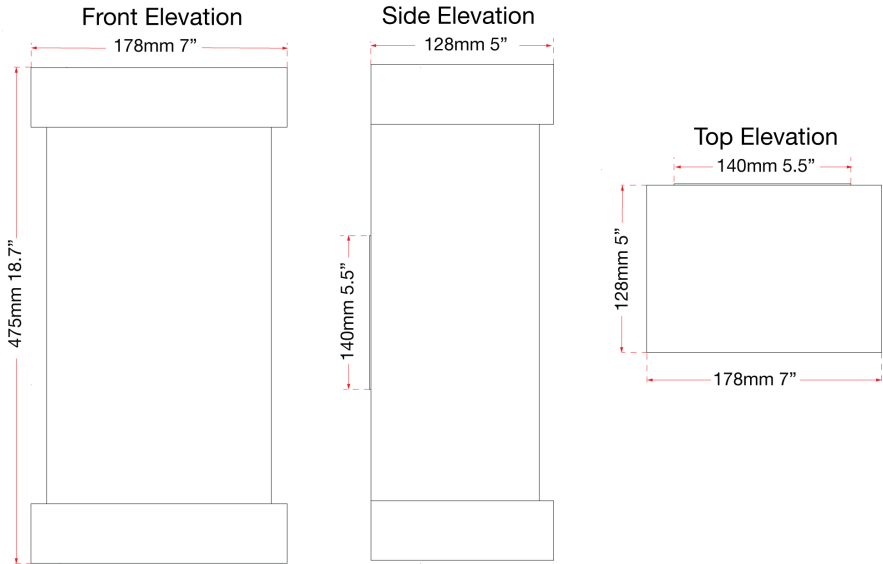

FAMILY NAME	Loki	Marine Grade Miter Glass LED Wall	
ABRA MODEL	500130DW-SL	UPC	0

FIXTURE MATERIAL			
Frame Material	Finishes Available	Diffuser Type	Diffuser Finish
Steel	SL-Silica CL-Coal	Glass	Frosted

DIMENSIONS IN INCHES							
Diameter	Height	o.a.h	Width	Length	Ext	Weight	ADA
	18.75	18.75	7.5		5		

CERTIFICATION		
Location	Rating	Compliance
Wall Mount only	Wet Location	cETL

LAMPING										
Lamp Type	Lamp Qty	Wattage	Total Wattage	Lamp Base	Kelvin	CRI	Initial Lumen's	Lumen Per Watt	Delivered Lumen's	Voltage
LED	1	18	18	Solid State Module	3000k	90+	1530	85	1147.5 estimated	120v

COMPATIBLE DIMMER'S
ELV, CL

J-BOX TYPE
Standard 4 x 4 Octagon

SUPPLIED
LED Module Supplied

SPECIAL NOTES

PROJECT NAME	DATE
--------------	------