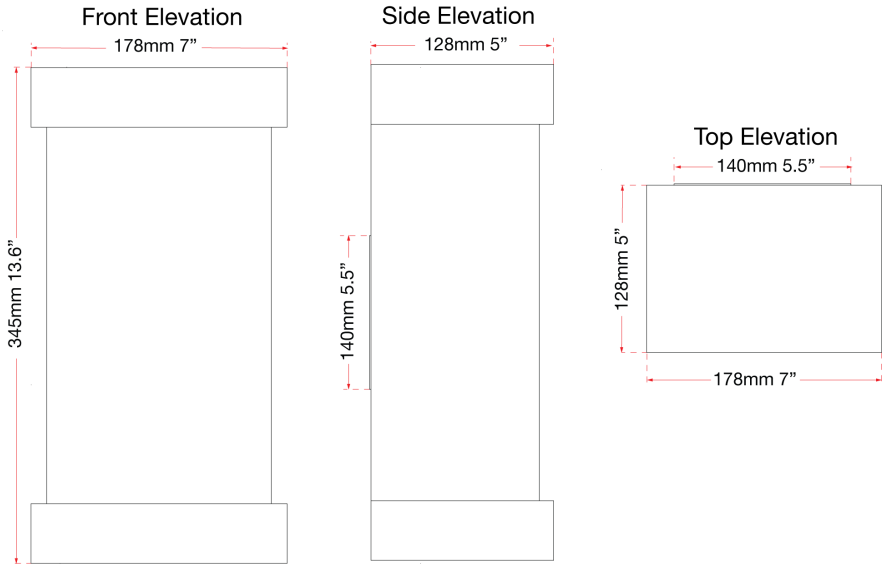

FAMILY NAME	Loki	Marine Grade Miter Glass LED Wall	
ABRA MODEL	500120DW-SL	UPC	0

FIXTURE MATERIAL				DIMENSIONS IN INCHES								CERTIFICATION		
Frame Material	Finishes Available	Diffuser Type	Diffuser Finish	Diameter	Height	o.a.h	Width	Length	Ext	Weight	ADA	Location	Rating	Compliance
Steel	SL-Silica CL-Coal	Glass	Frosted		13.75	13.75	7		5			Wall Mount only	Wet Location	cETL

LAMPING											COMPATIBLE DIMMER'S	J-BOX TYPE	SUPPLIED
Lamp Type	Lamp Qty	Wattage	Total Wattage	Lamp Base	Kelvin	CRI	Initial Lumen's	Lumen Per Watt	Delivered Lumen's	Voltage			
LED	1	15	15	Solid State Module	3000k	90+	1275	85	956.25 estimated	120v	ELV, CL	Standard 4 x 4 Octagon	LED Module Supplied