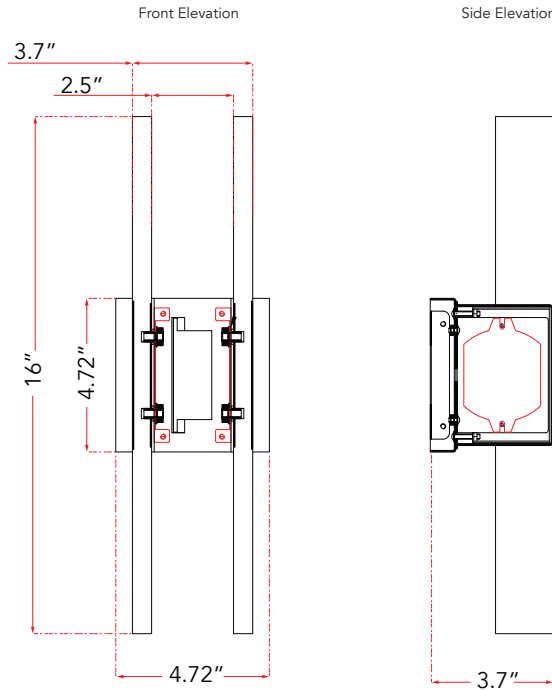

ABRA MODEL **500070DW-MB**

**Twin Bar Wet Location Wall Fixture**

ABRA Model **Slate**

UPC 00810035193727

**FIXTURE MATERIAL**

Frame Material	Finishes Available	Diffuser	Finish
Metal	MB-Matte Black SL-Silica	Silicon	White

**DIMENSIONS IN INCHES**

Fixture		
Height	Width	Ext
16	4.7	3.7

**CERTIFICATION**

Label	Location	Rating
cETLus	Wall	Wet Location

**LAMPING**

Lamp Type	Lamp qty	Wattage	Max Watt-age	Base	Kelvin	CRI	Initial Lumen's	Delivered Lumen's	Voltage
LED	2	22w	44w	Modules	3000k	90	2040	1428 estimated	120v