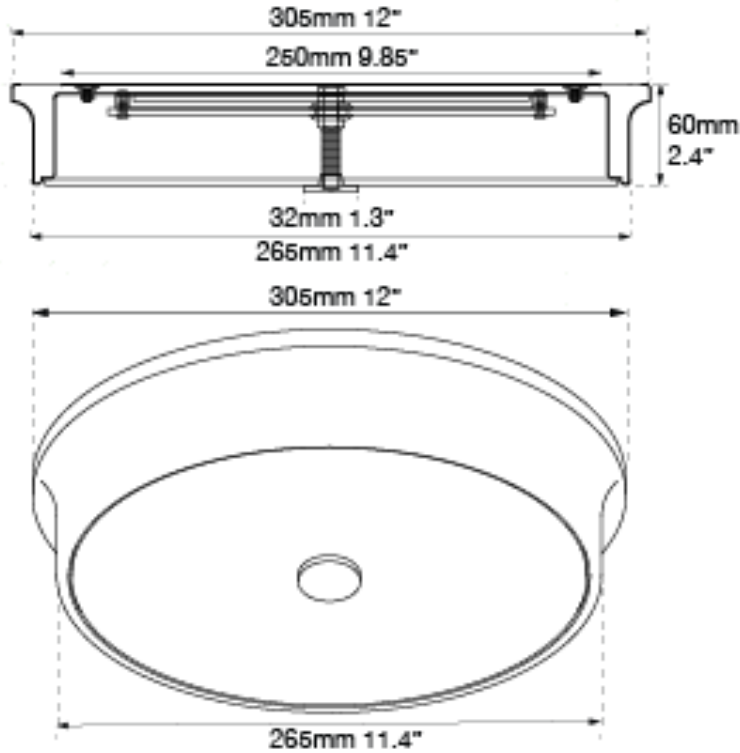

**FAMILY NAME** Spark **12" Opal Glass Flushmount**

**ABRA MODEL** 30097FM-BN **UPC**

**FIXTURE MATERIAL**

Frame Material	Finishes Available	Diffuser Type	Diffuser Finish
Metal	BN-Brushed Nickel CH-Chrome	Glass	Frosted

**DIMENSIONS IN INCHES**

Diameter	Height	o.a.h	Width	Length	Ext	Weight	ADA
12	2.4	2.4				6	

**CERTIFICATION**

Location	Rating	Compliance
Ceiling Mount only	Damp Location	cETL

**LAMPING**

Lamp Type	Lamp Qty	Wattage	Total Wattage	Lamp Base	Kelvin	CRI	Initial Lumen's	Lumen Per Watt	Delivered Lumen's	Voltage
LED	1	16	16	Solid State Module	3000k	90+	1360	85	1020 estimated	120v

**COMPATIBLE DIMMER'S**

ELV, CL
---------

**J-BOX TYPE**

Standard 4 x 4 Octagon
------------------------

**SUPPLIED**

LED Module Supplied
---------------------

**SPECIAL NOTES**