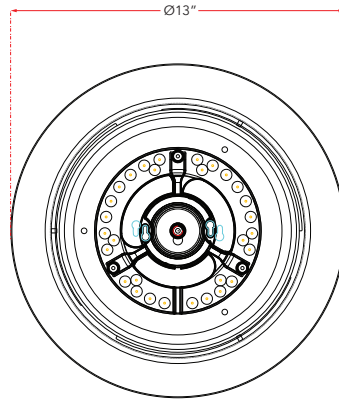

ABRA MODEL **30075FM-BN**

**13" 3CCK Inner Curve Flushmount with Opal Glass Diffuser**

ABRA Model **Lynx**

UPC 00810035193468

Front Elevation

Bottom Elevation

**FIXTURE MATERIAL**

Frame Material	Finishes Available	Diffuser	Finish
Steel	BN-Brushed Nickel MB-Matte Black MW-Matte White	Glass	Opal

**DIMENSIONS IN INCHES**

Fixture	
Diameter	Height
13	4

**CERTIFICATION**

Label	Location	Rating
cETLus	Ceiling	Damp Location

**LAMPING**

Lamp Type	Lamp qty	Wattage	Max Watt- age	Base	Kelvin	CRI	Initial Lumen's	Delivered Lumen's	Voltage
LED	1	20w	20w	Modules	2700k 3350k 4000k	90	1700	1190 estimated	120v

**COMPATIBLE DIM-  
MER'S**

CL, ELV
---------

**J-BOX TYPE**

Octagonal
-----------

**SUPPLIED**

--

**SPECIAL NOTES**

--