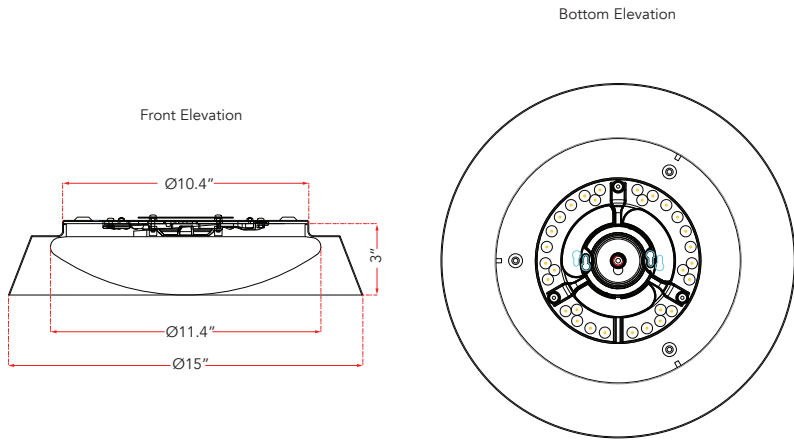

ABRA MODEL **30072FM-MW.GLD** 15" 3CCK Flared Metal Frame with Opal Glass Diffuser  
 ABRA Model **Flare** UPC 00810035193437

FIXTURE MATERIAL				DIMENSIONS IN INCHES						CERTIFICATION		
Frame Material	Finishes Available	Diffuser	Finish	Fixture		Label	Location	Rating				
				Diameter	Height							
Steel	MW.GLD-Matte White Gold MB.GLD-Matte Black Gold	Glass	Frosted	15	3	cETLus	Ceiling	Damp Location				

LAMPING										COMPATIBLE DIMMER'S	J-BOX TYPE	SUPPLIED
Lamp Type	Lamp qty	Wattage	Max Wattage	Base	Kelvin	CRI	Initial Lumen's	Delivered Lumen's	Voltage	CL, ELV	Octagonal	
LED	1	32w	32w	Modules	2700k 3350k 4000k	90	2720	1904 estimated	120v			