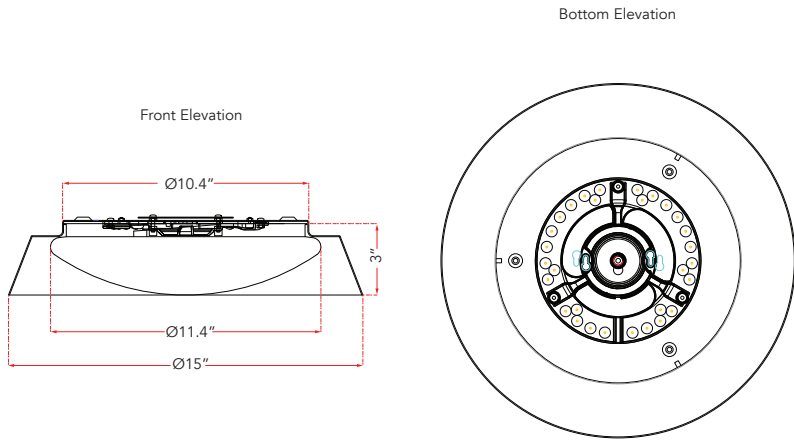

ABRA MODEL **30072FM-MB.GLD**

**15" 3CCK Flared Metal Frame with Opal Glass Diffuser**

ABRA Model **Flare**

UPC 00810035193420

FIXTURE MATERIAL				DIMENSIONS IN INCHES						CERTIFICATION		
Frame Material	Finishes Available	Diffuser	Finish	Fixture		CER	Initial Lumen's	Delivered Lumen's	Voltage	Label	Location	Rating
				Diameter	Height							
Steel	MB.GLD-Matte Black Gold MW.GLD-Matte White Gold	Glass	Frosted	15	3					cETLus	Ceiling	Damp Location

LAMPING										COMPATIBLE DIM-MER'S	J-BOX TYPE	SUPPLIED
Lamp Type	Lamp qty	Wattage	Max Watt-age	Base	Kelvin	CRI	Initial Lumen's	Delivered Lumen's	Voltage	CL, ELV	Octagonal	
LED	1	32w	32w	Modules	2700k 3350k 4000k	90	2720	1904 estimated	120v			