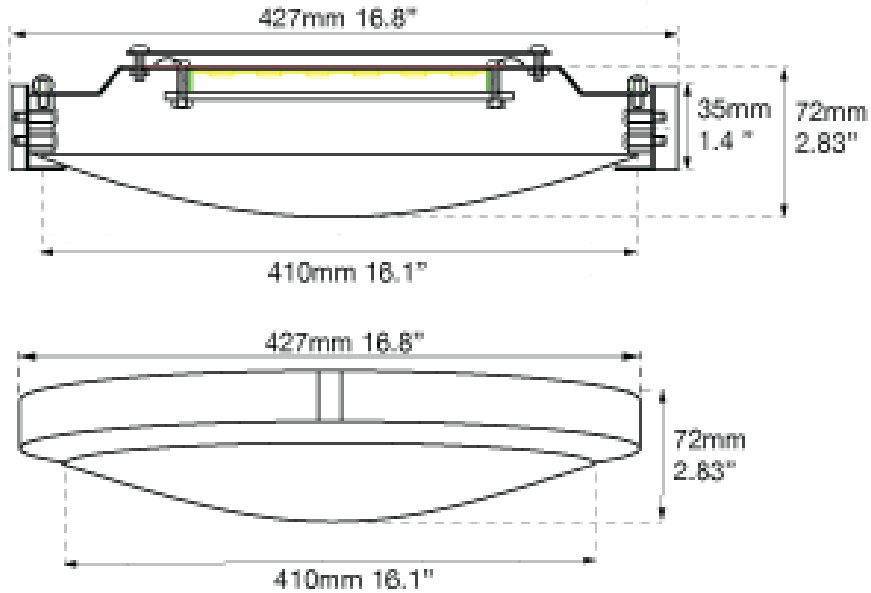

FAMILY NAME Halo **17" Low Profile Frosted Glass Flushmount with High Output Dimmable LED**
ABRA MODEL 30067FM-BN **UPC**

FIXTURE MATERIAL				DIMENSIONS IN INCHES								CERTIFICATION		
Frame Material	Finishes Available	Diffuser Type	Diffuser Finish	Diameter	Height	o.a.h	Width	Length	Ext	Weight	ADA	Location	Rating	Compliance
Metal	BN-Brushed Nickel CH-Chrome	Glass	Frosted	16.8	2.83	2.83				9		Ceiling Mount only	Damp Location	cETL

LAMPING											COMPATIBLE DIMMER'S	J-BOX TYPE	SUPPLIED
Lamp Type	Lamp Qty	Wattage	Total Wattage	Lamp Base	Kelvin	CRI	Initial Lumen's	Lumen Per Watt	Delivered Lumen's	Voltage			
LED	1	29	29	Solid State Module	3000k	90+	2465	85	1848.75 estimated	120v	ELV, CL	Standard 4 x 4 Octagon	LED Module Supplied