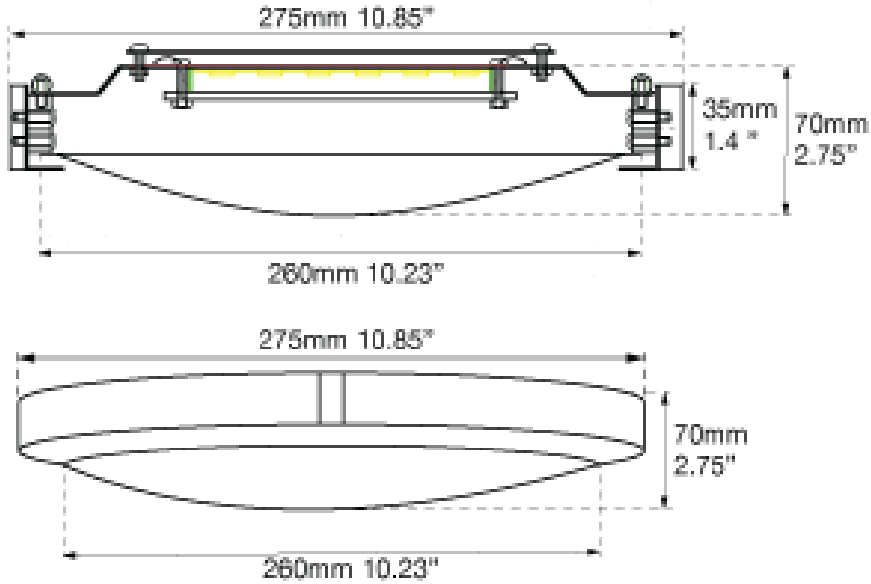

FAMILY NAME Halo **11" Low Profile Frosted Glass Flushmount with High Output Dimmable LED**
ABRA MODEL 30065FM-CH **UPC**

FIXTURE MATERIAL				DIMENSIONS IN INCHES								CERTIFICATION		
Frame Material	Finishes Available	Diffuser Type	Diffuser Finish	Diameter	Height	o.a.h	Width	Length	Ext	Weight	ADA	Location	Rating	Compliance
Metal	CH-Chrome BN-Brushed Nickel	Glass	Frosted	10.8	2.75	2.75				4		Ceiling Mount only	Damp Location	cETL

LAMPING											COMPATIBLE DIMMER'S	J-BOX TYPE	SUPPLIED
Lamp Type	Lamp Qty	Wattage	Total Wattage	Lamp Base	Kelvin	CRI	Initial Lumen's	Lumen Per Watt	Delivered Lumen's	Voltage			
LED	1	16	16	Solid State Module	3000k	90+	1360	85	1020 estimated	120v	ELV, CL	Standard 4 x 4 Octagon	LED Module Supplied