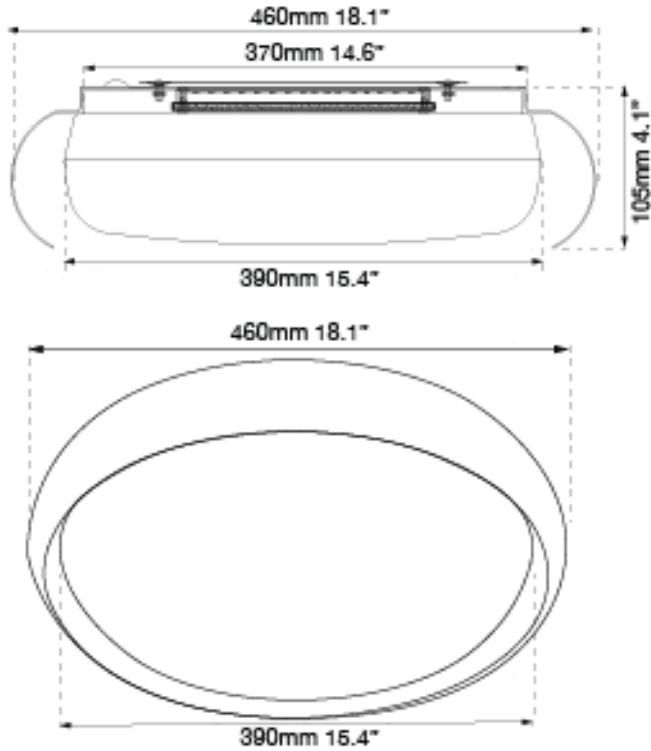

FAMILY NAME Euphoria **18" Recessed Opal Glass in a Metal Frame with High Output Dimmable LED**

ABRA MODEL 30061FM-BZ **UPC**

FIXTURE MATERIAL

Frame Material	Finishes Available	Diffuser Type	Diffuser Finish
Metal	BZ- Bronze WH-White	Glass	Frosted

DIMENSIONS IN INCHES

Diameter	Height	o.a.h	Width	Length	Ext	Weight	ADA
18.1	4.1	4.1				12.5	

CERTIFICATION

Location	Rating	Compliance
Ceiling Mount only	Damp Location	cETL

LAMPING

Lamp Type	Lamp Qty	Wattage	Total Wattage	Lamp Base	Kelvin	CRI	Initial Lumen's	Lumen Per Watt	Delivered Lumen's	Voltage
LED	1	29	29	Solid State Module	3000k	90+	2465	85	1848.75 estimated	120v

COMPATIBLE DIMMER'S

ELV, CL

J-BOX TYPE

Standard 4 x 4 Octagon

SUPPLIED

LED Module Supplied

SPECIAL NOTES