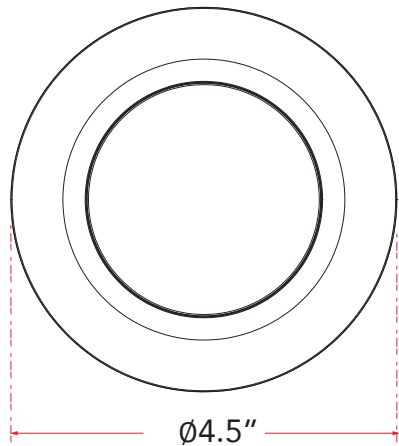

ABRA MODEL **30039FM-WH**

**4.5" Slim Disc Wet Location Flushmount with High Output Dimmable LED**

FAMILY NAME **Button**

UPC **00810035192102**

**FIXTURE MATERIAL**

Frame Material	Finishes Available	Diffuser Type	Diffuser Finish
Metal	BL-Black WH-White	Acrylic	White

**DIMENSIONS IN INCHES**

Fixture			Mounting Plate
Diameter	Height	o.a.h	Diameter
4.5	0.25	1	4.2

**CERTIFICATION**

Label	Location	Rating
cETLus	Ceiling	Damp Location

**LAMPING**

Lamp Type	Lamp qty	Wattage	Max Wattage	Base	Kelvin	CRI	Initial Lumen's	Delivered Lumen's	Voltage
LED	1	12w	12w	Module	3000	90	1020	714 estimated	120v