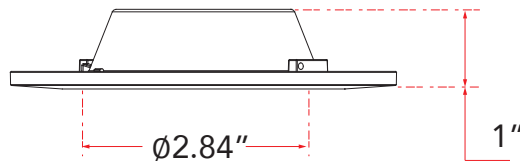

ABRA MODEL **30039FM-WH**

**4.5" Slim Disc Wet Location Flushmount with High Output Dimmable LED**

FAMILY NAME **Button**

UPC **00810035192102**

**FIXTURE MATERIAL**

Frame Material	Finishes Available	Diffuser Type	Diffuser Finish
Metal	BL-Black WH-White	Acrylic	White

**DIMENSIONS IN INCHES**

Fixture			Mounting Plate
Diameter	Height	o.a.h	Diameter
4.5	0.25	1	4.2

**CERTIFICATION**

Label	Location	Rating
cETLus	Ceiling	Damp Location

**LAMPING**

Lamp Type	Lamp qty	Wattage	Max Wattage	Base	Kelvin	CRI	Initial Lumen's	Delivered Lumen's	Voltage
LED	1	12w	12w	Module	3000	90	1020	714 estimated	120v