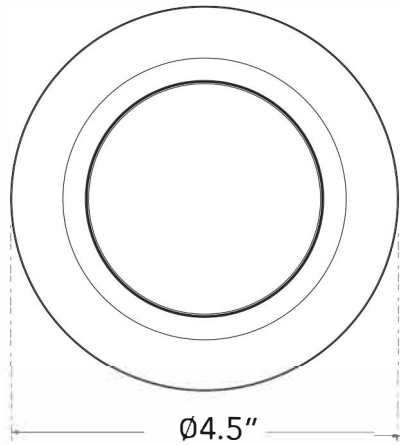

ABRA MODEL **30039FM-BL**

**4.5" Slim Disc Wet Location Flushmount with High Output Dimmable LED**

FAMILY NAME **Button**

UPC 00810035192096

**FIXTURE MATERIAL**

Frame Material	Finishes Available	Diffuser Type	Diffuser Finish
Metal	BL-Black WH-White	Acrylic	White

**DIMENSIONS IN INCHES**

Fixture			Mounting Plate
Diameter	Height	o.a.h	Diameter
4.5	0.25	1	4.2

**CERTIFICATION**

Label	Location	Rating
cETL	Ceiling	Damp Location

**LAMPING**

Lamp Type	Lamp qty	Wattage	Max Wattage	Base	Kelvin	CRI	Initial Lumen's	Delivered Lumen's	Voltage
LED	1	12w	12w	Module	3000	90	1020	714 estimated	120v