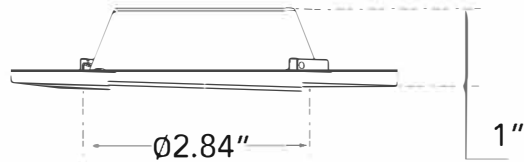

ABRA MODEL **30039FM-BL**

**4.5" Slim Disc Wet Location Flushmount with High Output Dimmable LED**

FAMILY NAME **Button**

UPC 00810035192096

**FIXTURE MATERIAL**

Frame Material	Finishes Available	Diffuser Type	Diffuser Finish
Metal	BL-Black WH-White	Acrylic	White

**DIMENSIONS IN INCHES**

Fixture			Mounting Plate
Diameter	Height	o.a.h	Diameter
4.5	0.25	1	4.2

**CERTIFICATION**

Label	Location	Rating
cETL	Ceiling	Damp Location

**LAMPING**

Lamp Type	Lamp qty	Wattage	Max Wattage	Base	Kelvin	CRI	Initial Lumen's	Delivered Lumen's	Voltage
LED	1	12w	12w	Module	3000	90	1020	714 estimated	120v