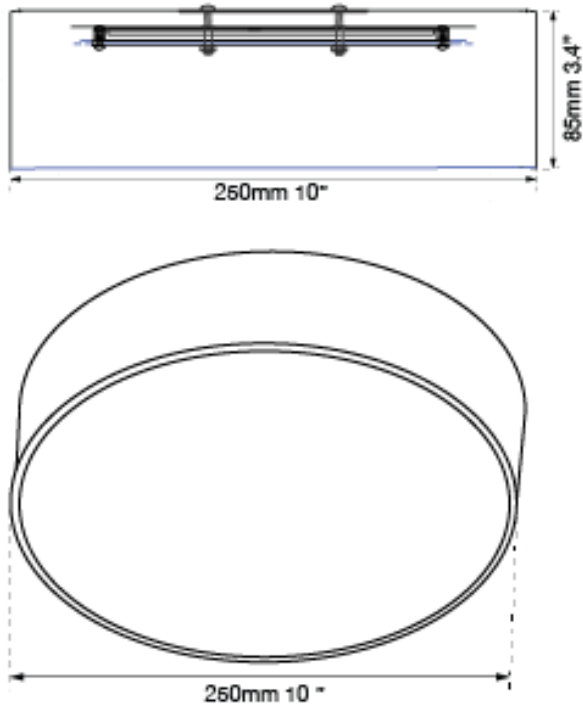

FAMILY NAME Bongo **10" Metal Cylinder and Frosted Glass Flushmount with High Output Dimmable LED**

ABRA MODEL 30030FM-BN **UPC**

FIXTURE MATERIAL

Frame Material	Finishes Available	Diffuser Type	Diffuser Finish
Metal	BN-Brushed Nickel	Glass	Frosted

DIMENSIONS IN INCHES

Diameter	Height	o.a.h	Width	Length	Ext	Weight	ADA
10	3.35	3.35				4.5	

CERTIFICATION

Location	Rating	Compliance
Ceiling Mount only	Damp Location	cETL Title 24

LAMPING

Lamp Type	Lamp Qty	Wattage	Total Wattage	Lamp Base	Kelvin	CRI	Initial Lumen's	Lumen Per Watt	Delivered Lumen's	Voltage
LED	1	16	16	Solid State Module	3000k	90+	1360	85	1020 estimated	120v

COMPATIBLE DIMMER'S

ELV, CL

J-BOX TYPE

Standard 4 x 4 Octagon

SUPPLIED

LED Module Supplied

SPECIAL NOTES