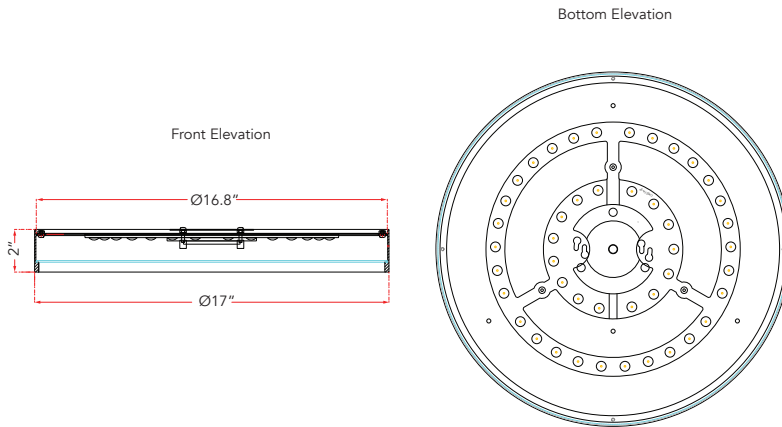

ABRA MODEL **30028FM-MW**

17" 3CCK Metal Cylinder and Frosted Glass Flushmount

ABRA Model **Snare**

UPC 00810035193413

FIXTURE MATERIAL				DIMENSIONS IN INCHES		CERTIFICATION		
Frame Material	Finishes Available	Diffuser	Finish	Fixture		Label	Location	Rating
				Diameter	Height			
Steel	MW-Matte White MB-Matte Black BN-Brushed Nickel	Acrylic	White	17	2	cETL	Ceiling	Damp Location

LAMPING										COMPATIBLE DIMMER'S	J-BOX TYPE	SUPPLIED
Lamp Type	Lamp qty	Wattage	Max Wattage	Base	Kelvin	CRI	Initial Lumen's	Delivered Lumen's	Voltage	CL, ELV	Octagonal	
LED	1	42w	42w	Modules	2700k 3350k 4000k	90	3570	2499 estimated	120v			